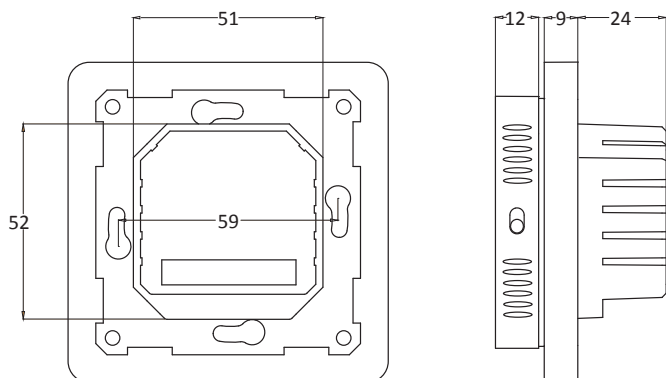

Art.nr.	Description	Color code
825100	MAGNUM Remote Control WiFi thermostat incl. senzor de podea	Polar white - RAL 9010
825101	MAGNUM Remote Control WiFi thermostat incl. senzor de podea	Graphite black - RAL 9011